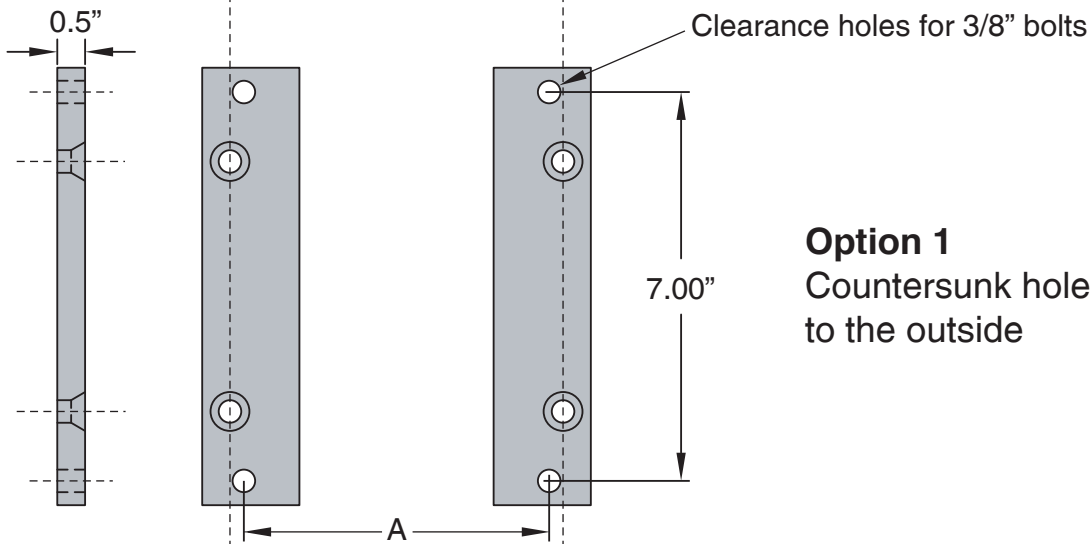

MOUNTING GUIDE

Quick-Mount Brackets

HD / WD Series

Drum Size	A	B
-01 / 13	5.50"	6.50"
-02	9.50"	10.50"
-11 / 15	3.50"	4.50"
-00	Consult APPI	

Drawing is not to scale.

CAUTION: The final determination as to the suitability of this product for any purpose is solely that of the user. Columbia products are not to be used to lift people or to lift anything over people.