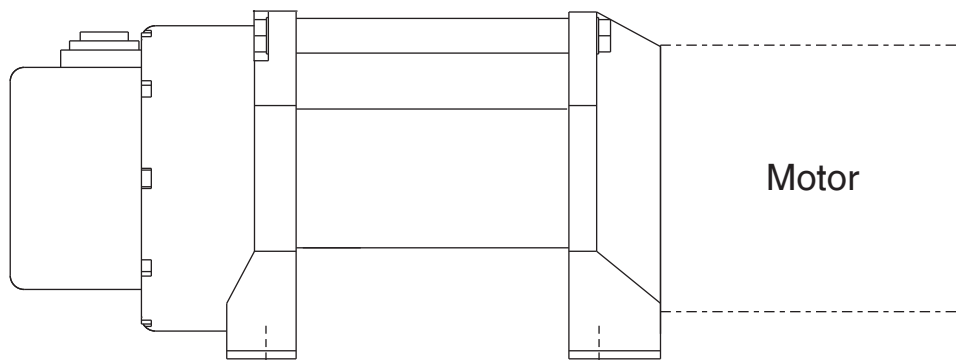

MOUNTING GUIDE

Quick-Mount Brackets

HD / WD Series

Drum Size	A	B
-01 / 13	5.50"	6.50"
-02	9.50"	10.50"
-11 / 15	3.50"	4.50"
-00	Consult APPI	

Drawing is not to scale.

CAUTION: The final determination as to the suitability of this product for any purpose is solely that of the user. Columbia products are not to be used to lift people or to lift anything over people.