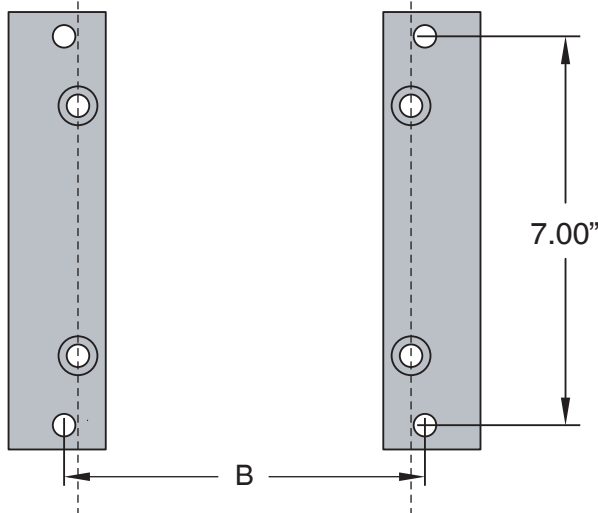

MOUNTING GUIDE

Quick-Mount Brackets

HD / WD Series

Drum Size	A	B
-01 / 13	5.50"	6.50"
-02	9.50"	10.50"
-11 / 15	3.50"	4.50"
-00	Consult APPI	

Drawing is not to scale.

CAUTION: The final determination as to the suitability of this product for any purpose is solely that of the user. Columbia products are not to be used to lift people or to lift anything over people.