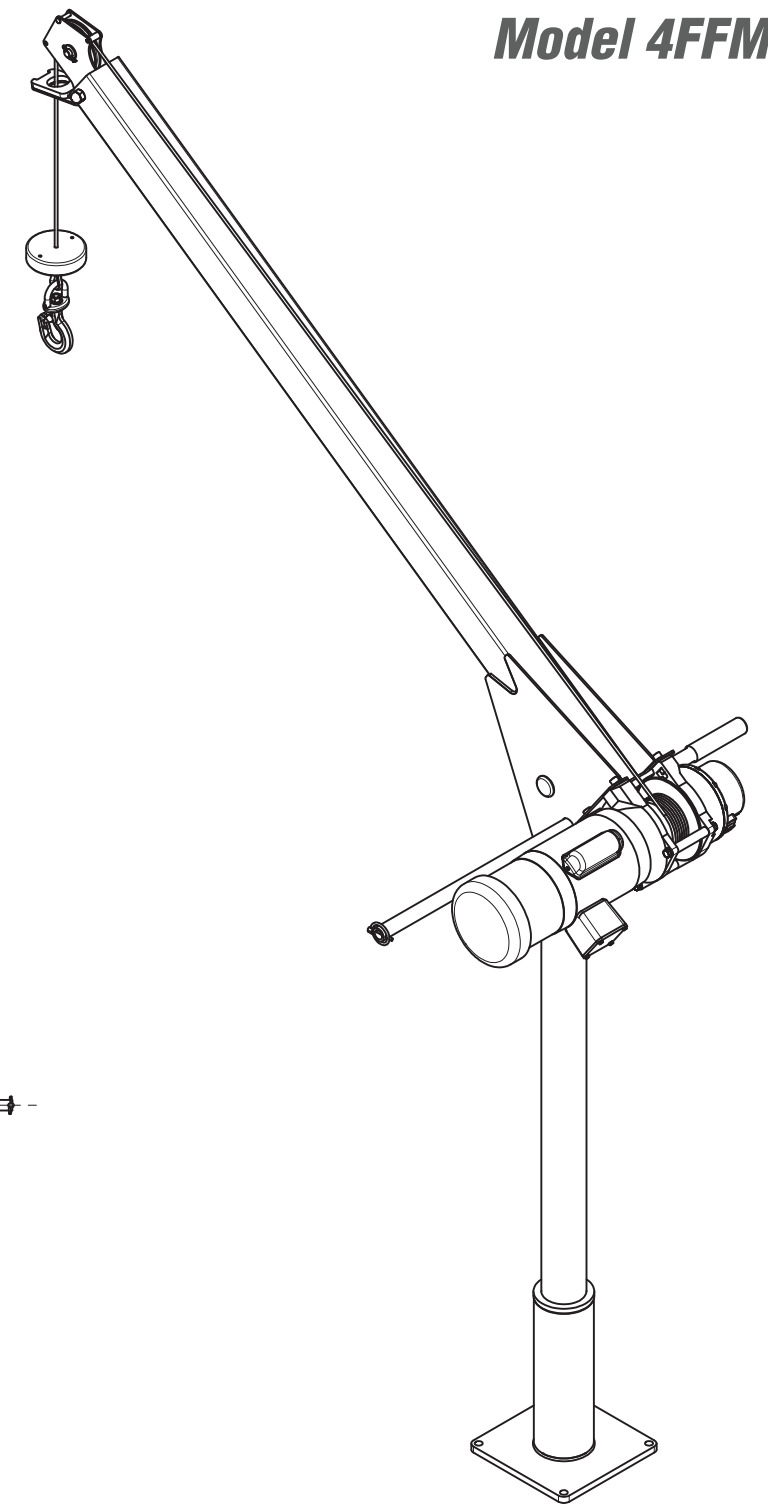

Davit Crane Dimensions Model 4FFM

NOTES

- ① Dimension varies with hook assembly; 1-ton swivel hook shown.
- ② Range of handle rod position: 4.8" to 30.5".
- ③ Pivot axis.
- ④ Dimension with HD650-1A34-F-11; available for use with other hoist models.